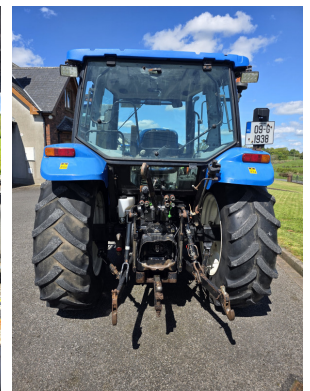

2009 New Holland T5040

Description

General

Reg No:

Serial No:

Specification

Extras

Tyres