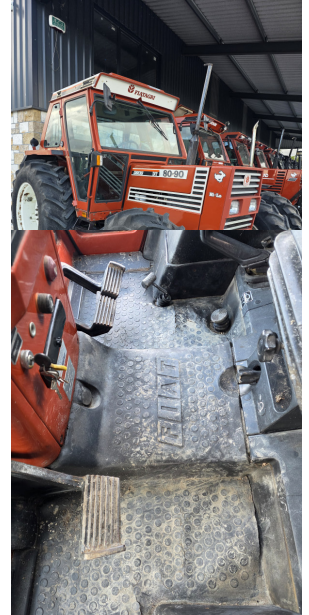

1992 Fiat 80-90

Description

General

Specification

Extras

Tyres

Condition

Reg No: