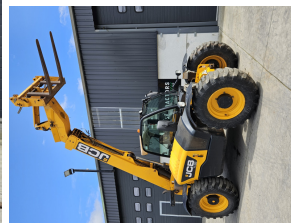

2015 JCB 536-60 Agri

Description

General

Specification

Extras

Tyres

Condition

Reg No: