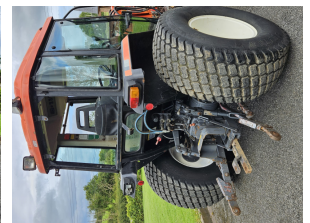

2010 Other Kioti DX 451c

Description

General

Specification

Extras

Tyres

Condition

Reg No: