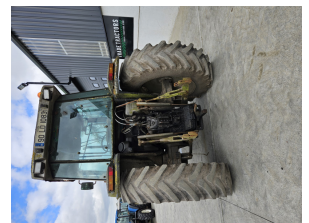

1990 Massey Ferguson 3080

Description

General

Specification

Extras

Tyres

Condition

Reg No: